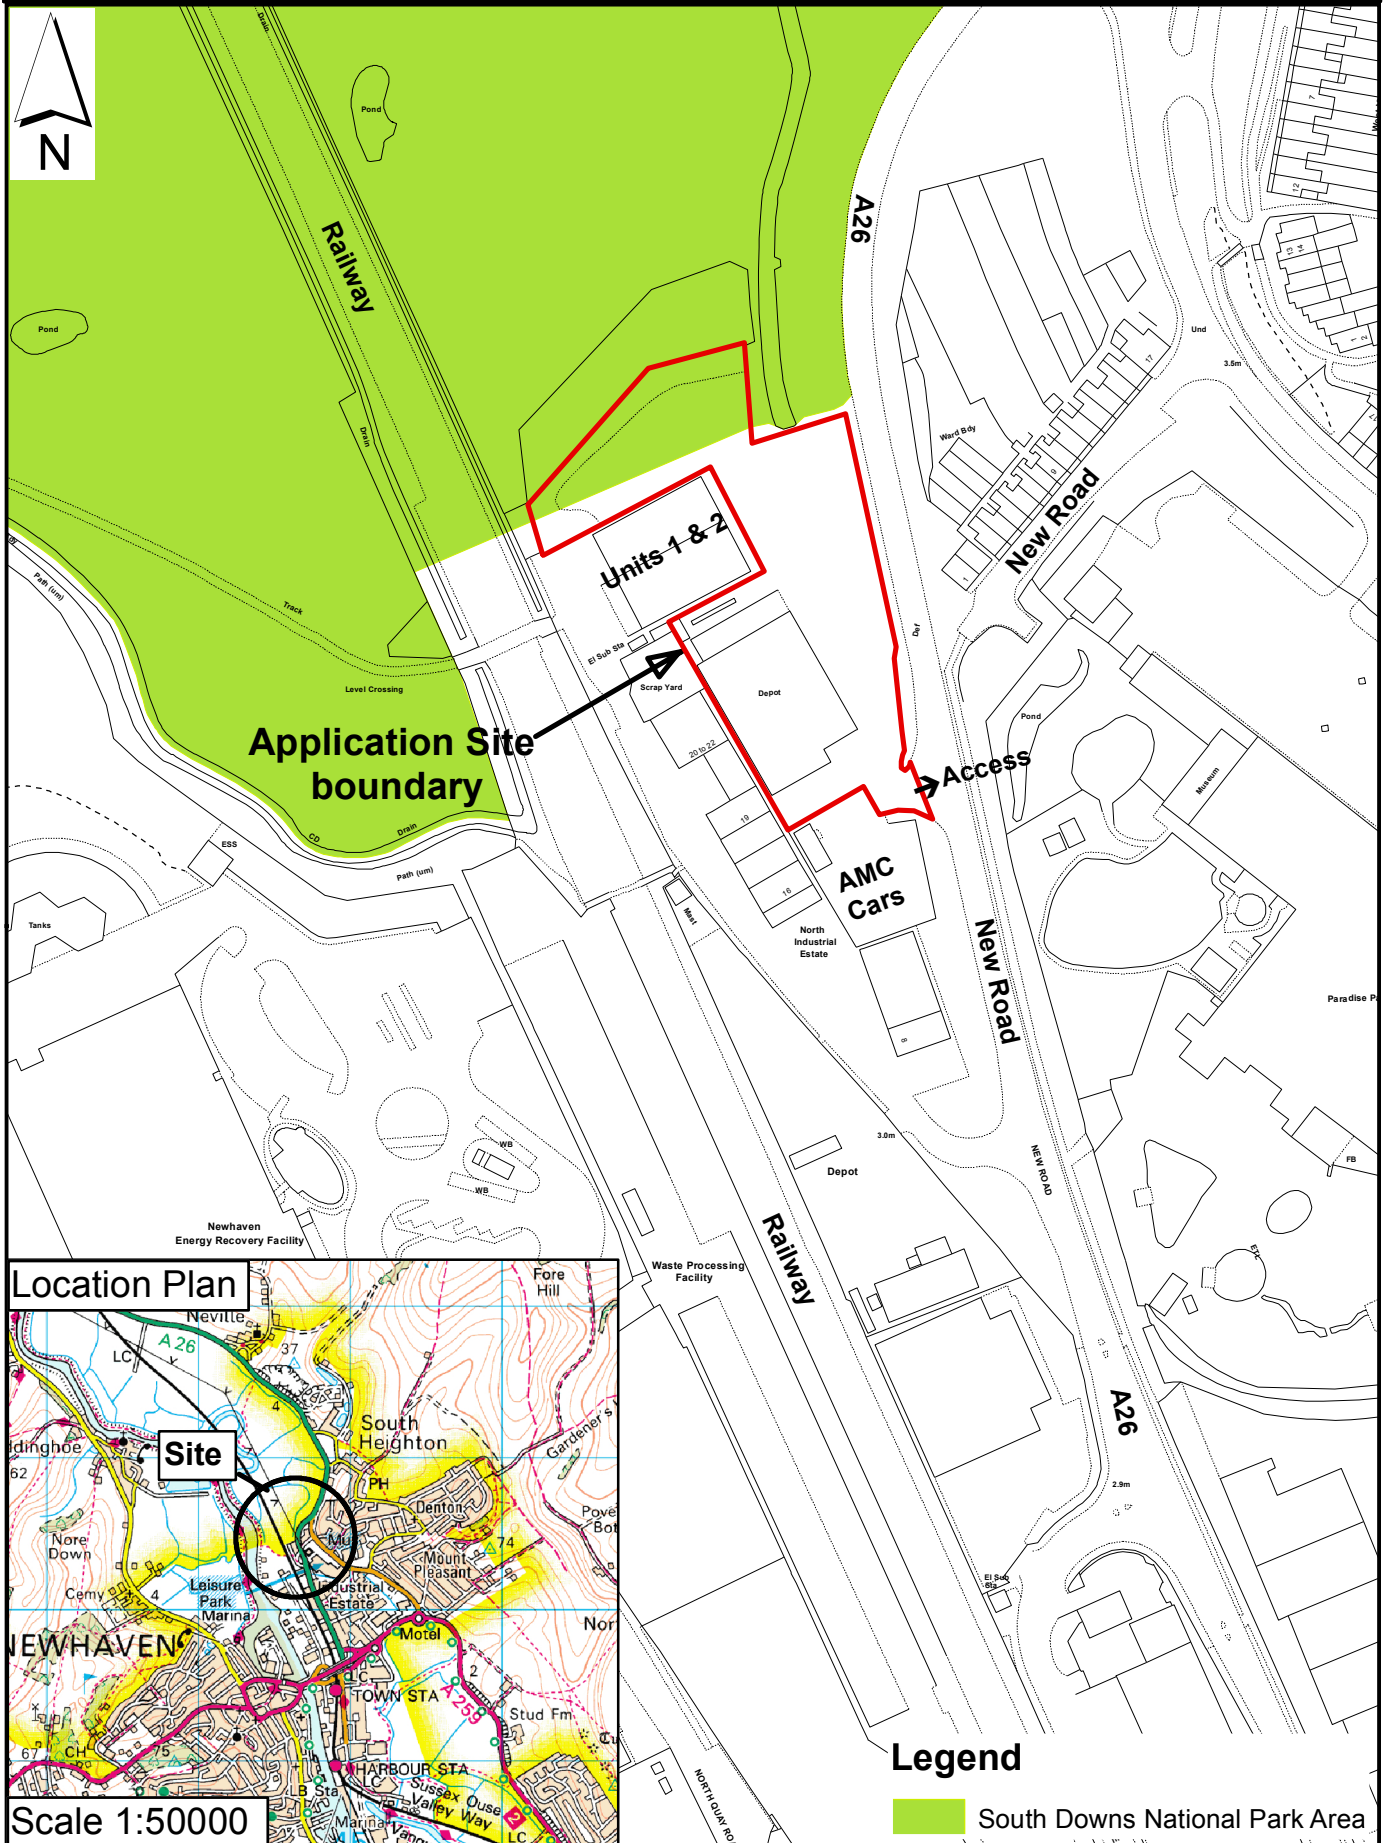

LW/767/CM

Titan Maritime UK Ltd, New Road, Industrial Area, Newhaven

Scale 1:2000

Rupert Clubb BEng (Hons) CEng MICE
Director of Communities,
Economy and Transport
East Sussex County Council

Reproduced from the Ordnance Survey mapping with the permission of the Controller of Her Majesty's Stationery Office © Crown Copyright. Unauthorised reproduction infringes Crown copyright and may lead to prosecution or civil proceedings. East Sussex County Council, 100019601, 2015